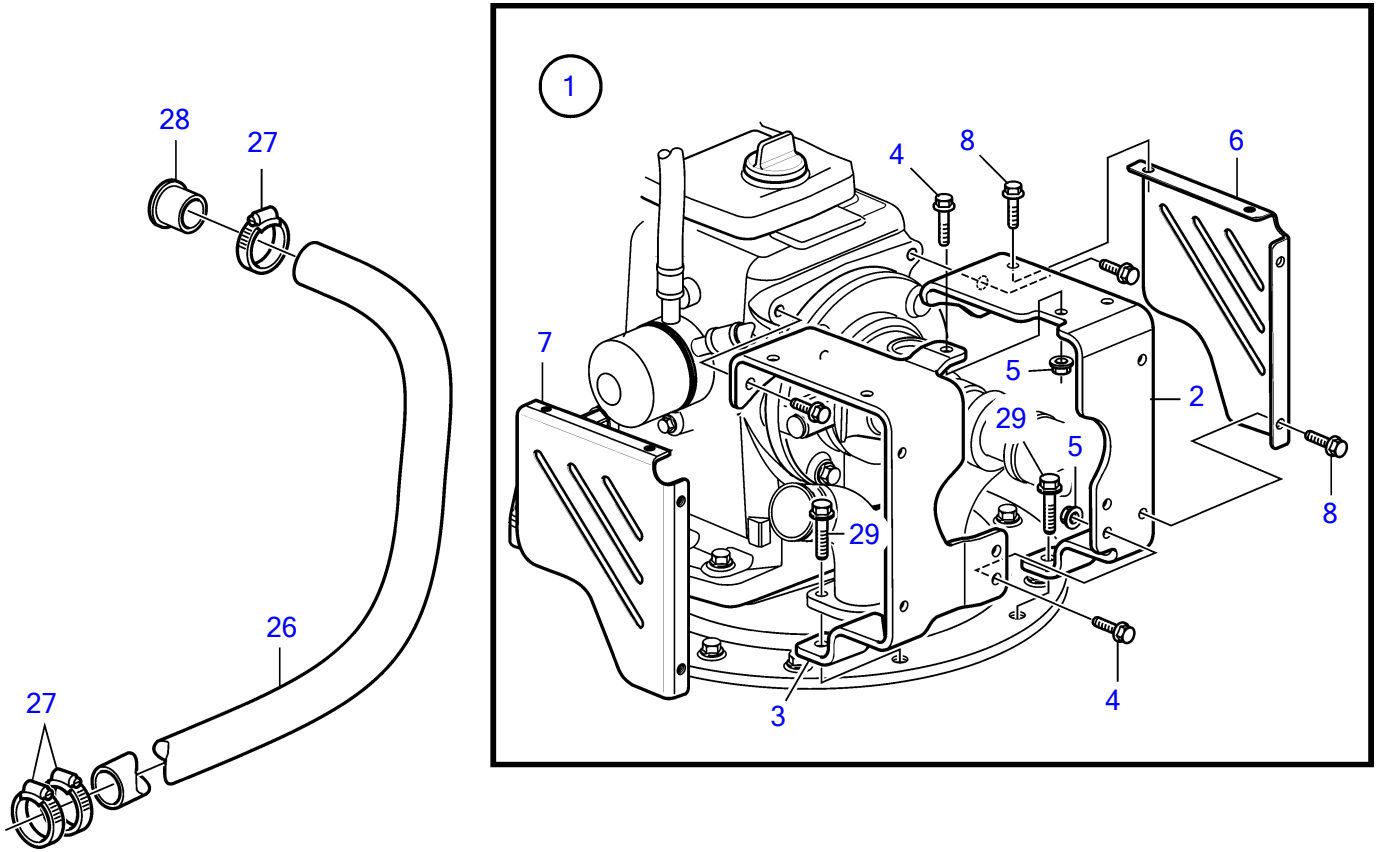

D4-260D-B, D4-260D-C, D4-260D-D, D4-300D-A, D4-300D-C, D4-260D-E, D4-300D-E, D4-300D-D

D4-260D-B, D4-260D-C, D4-260D-D, D4-300D-A, D4-300D-C, D4-260D-E, D4-300D-E, D4-300D-D

REF	PART NO.	QTY	DESCRIPTION	NOTES
1		1	Safety catch	
2	3812835	1	• Bracket	Port
3	3812812	1	• Bracket	Starboard
4	946472	5	• Flange screw	
5	971095	3	• Flange nut	
6	21496784	1	• Cardboard tube	
7	3812863	1	• Cardboard tube	
8	946173	8	• Flange screw	
9	3594012	1	• Safety catch	(3817570)
10	3817572	1	• Plate	
11	946472	2	• Flange screw	
12	21111686	1	Flexible coupling	Replaced by 21393521
	21393521	1	Flexible coupling	
13	21509615	1	• Roller kit	Kit includes 6 pcs rubber rollers
14	965186	8	Flange screw	
15	465826	8	Flange screw	
16	3818295	1	Propeller shaft	L=570-650mm
	3818293	1	Propeller shaft	L=670-750mm
	3818292	1	Propeller shaft	L=770-850mm
	3818291	1	Propeller shaft	L=870-950mm
	3818290	1	Propeller shaft	L=970-1050mm
	3818289	1	Propeller shaft	L=1070-1150mm
	3818288	1	Propeller shaft	L=1170-1250mm
	3817454	1	Propeller shaft	L=1270-1350mm
	3817453	1	Propeller shaft	L=1370-1450mm
	3817452	1	Propeller shaft	L=1470-1550mm
	3817451	1	Propeller shaft	L=1570-1650mm
	3817450	1	Propeller shaft	L=1670-1750mm
17	21657788	1	Protecting casing	
18	946752	12	Flange screw	M10x35mm
19	3862871	2	Protecting screen	
20	968476	8	Flange screw	
21	3817024	2	Decal	
22	3862153	1	Flange	
23	3819573	1	Hose	Replaced by 1140670
	1140670	X	Exhaust hose	
24	961672	4	Hose clamp	
25	3883983	1	Sleeve	Ratio 2.08:1
26	3819572	1	Hose	Ratio 1.94:1, Ratio 1.82:1, Replaced by 1140670
	1140670	1	Exhaust hose	Ratio 1.94:1, Ratio 1.82:1
27	961672	3	Hose clamp	Ratio 1.94:1, Ratio 1.82:1
28	3819914	1	Sleeve	Ratio 1.94:1, Ratio 1.82:1
29		2	Screw	