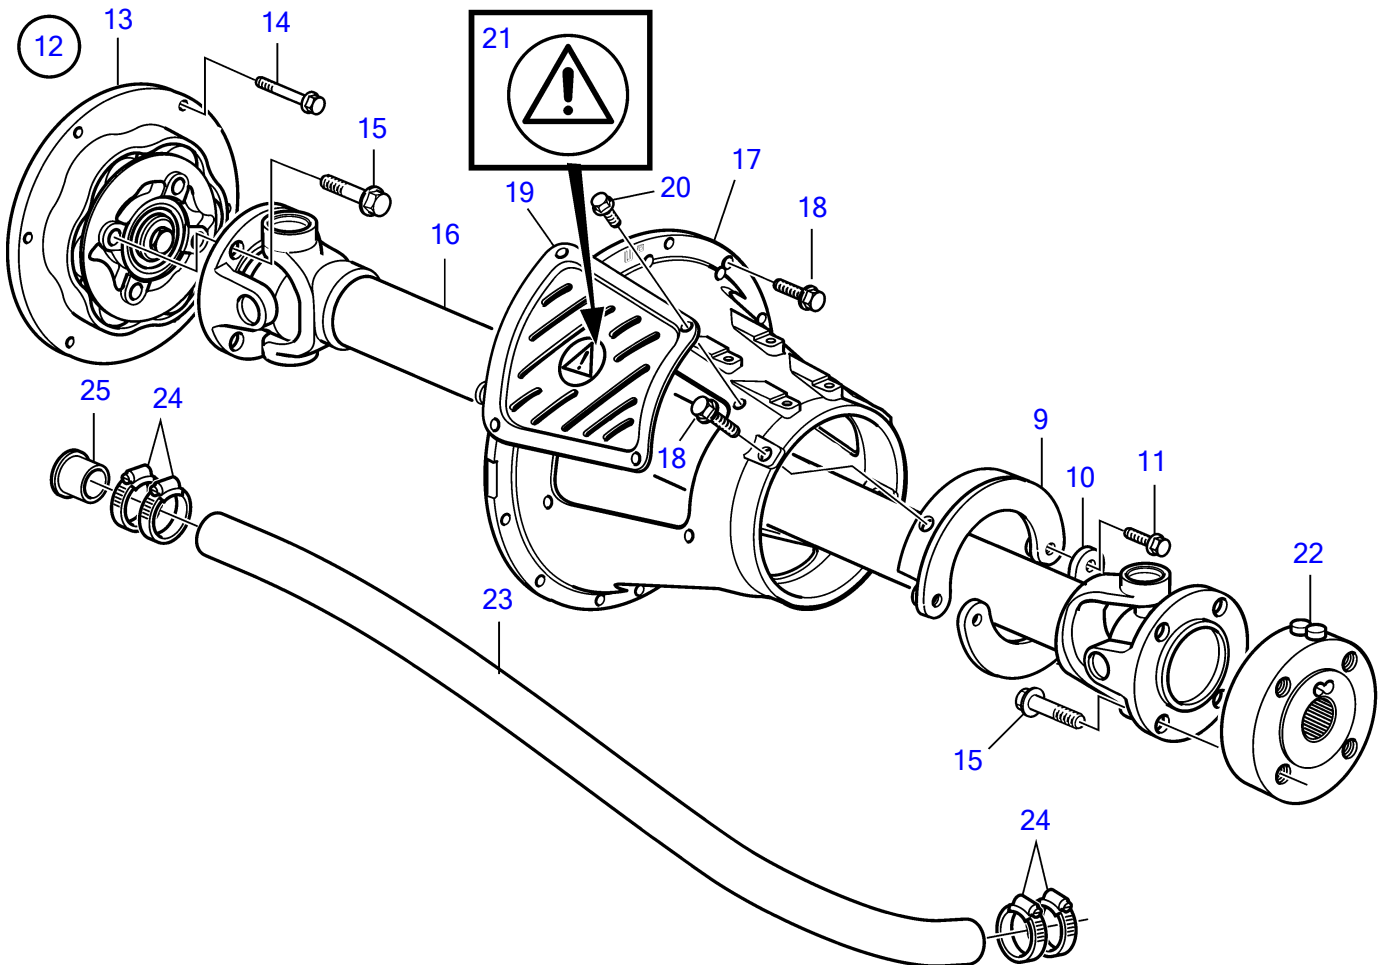

D4-260D-B, D4-260D-C, D4-260D-D, D4-300D-A, D4-300D-C, D4-260D-E, D4-300D-E, D4-300D-D

D4-260D-B, D4-260D-C, D4-260D-D, D4-300D-A, D4-300D-C, D4-260D-E, D4-300D-E, D4-300D-D

REF	PART NO.	QTY	DESCRIPTION	NOTES
1		1	Safety catch	
2	3812835	1	• Bracket	Port
3	3812812	1	• Bracket	Starboard
4	946472	5	• Flange screw	
5	971095	3	• Flange nut	
6	21496784	1	• Cardboard tube	
7	3812863	1	• Cardboard tube	
8	946173	8	• Flange screw	
9	3594012	1	• Safety catch	(3817570)
10	3817572	1	• Plate	
11	946472	2	• Flange screw	
12	21111686	1	Flexible coupling	Replaced by 21393521
	21393521	1	Flexible coupling	
13	21509615	1	• Roller kit	Kit includes 6 pcs rubber rollers
14	965186	8	Flange screw	
15	465826	8	Flange screw	
16	3818295	1	Propeller shaft	L=570-650mm
	3818293	1	Propeller shaft	L=670-750mm
	3818292	1	Propeller shaft	L=770-850mm
	3818291	1	Propeller shaft	L=870-950mm
	3818290	1	Propeller shaft	L=970-1050mm
	3818289	1	Propeller shaft	L=1070-1150mm
	3818288	1	Propeller shaft	L=1170-1250mm
	3817454	1	Propeller shaft	L=1270-1350mm
	3817453	1	Propeller shaft	L=1370-1450mm
	3817452	1	Propeller shaft	L=1470-1550mm
	3817451	1	Propeller shaft	L=1570-1650mm
	3817450	1	Propeller shaft	L=1670-1750mm
17	21657788	1	Protecting casing	
18	946752	12	Flange screw	M10x35mm
19	3862871	2	Protecting screen	
20	968476	8	Flange screw	
21	3817024	2	Decal	
22	3862153	1	Flange	
23	3819573	1	Hose	Replaced by 1140670
	1140670	X	Exhaust hose	
24	961672	4	Hose clamp	
25	3883983	1	Sleeve	Ratio 2.08:1
26	3819572	1	Hose	Ratio 1.94:1, Ratio 1.82:1, Replaced by 1140670
	1140670	1	Exhaust hose	Ratio 1.94:1, Ratio 1.82:1
27	961672	3	Hose clamp	Ratio 1.94:1, Ratio 1.82:1
28	3819914	1	Sleeve	Ratio 1.94:1, Ratio 1.82:1
29		2	Screw	